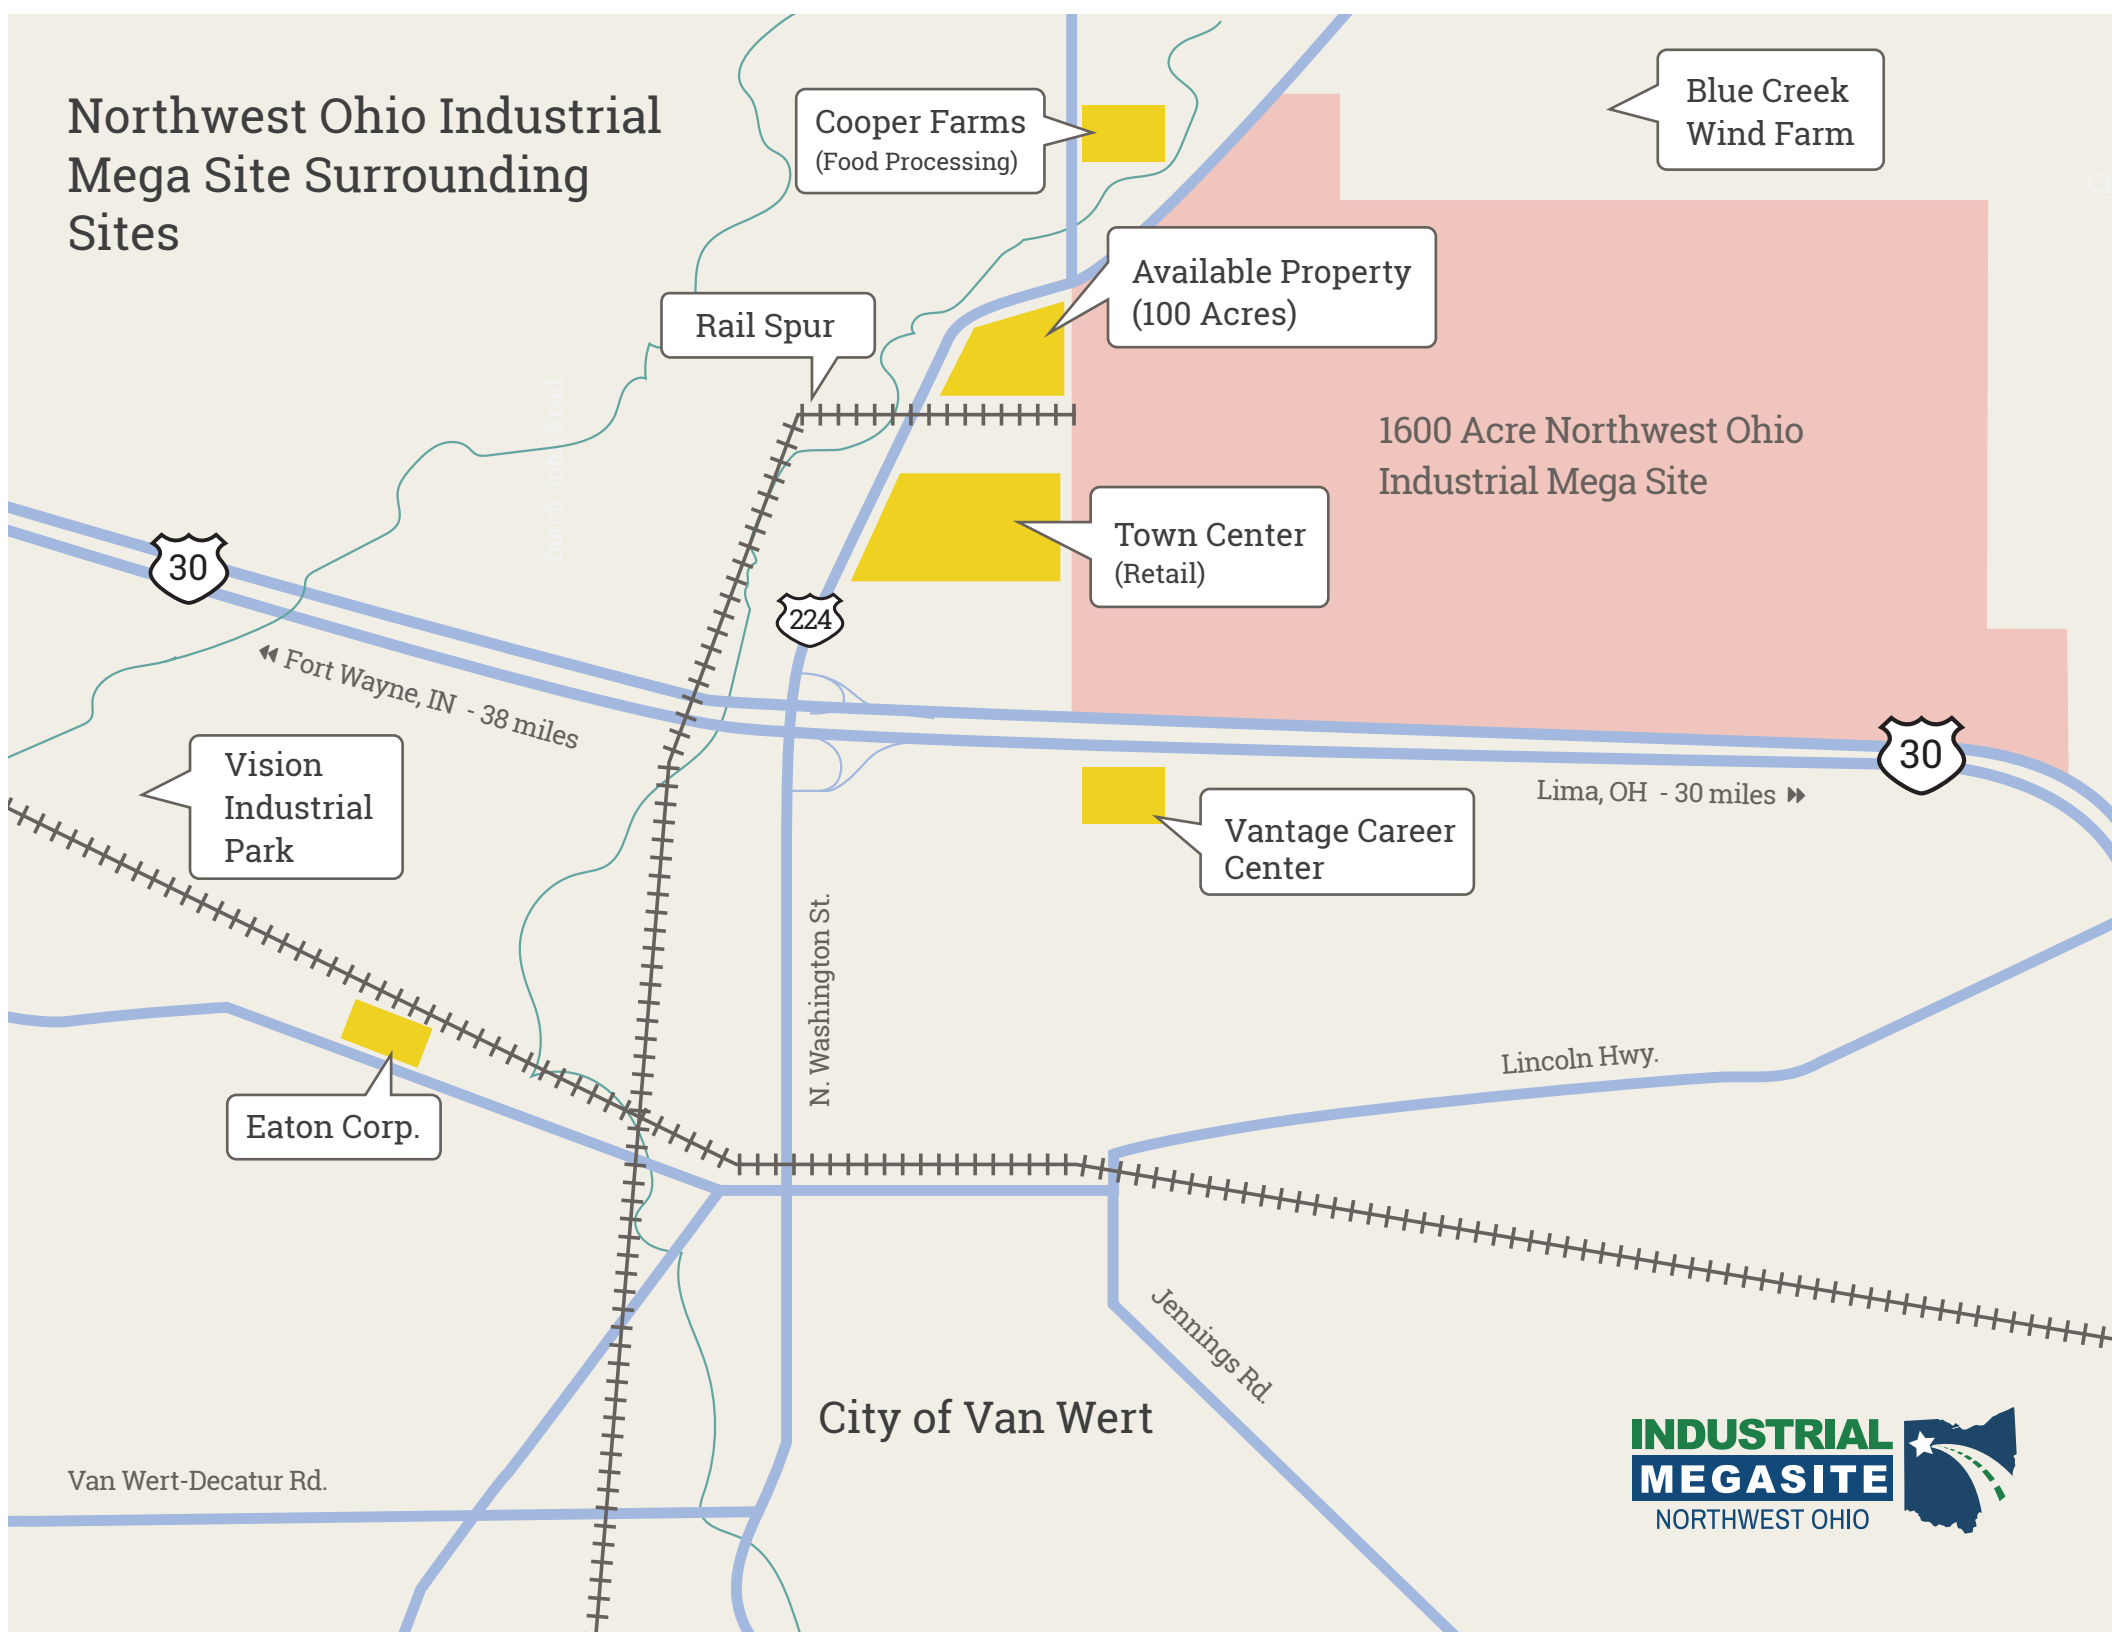

# Northwest Ohio Industrial Mega Site Surrounding Sites

Cooper Farms  
(Food Processing)

Blue Creek  
Wind Farm

Rail Spur

Available Property  
(100 Acres)

1600 Acre Northwest Ohio  
Industrial Mega Site

Town Center  
(Retail)

30

224

Fort Wayne, IN - 38 miles

Vision  
Industrial  
Park

Lima, OH - 30 miles

30

Vantage Career  
Center

N. Washington St.

Lincoln Hwy.

Eaton Corp.

Jennings Rd.

City of Van Wert

Van Wert-Decatur Rd.